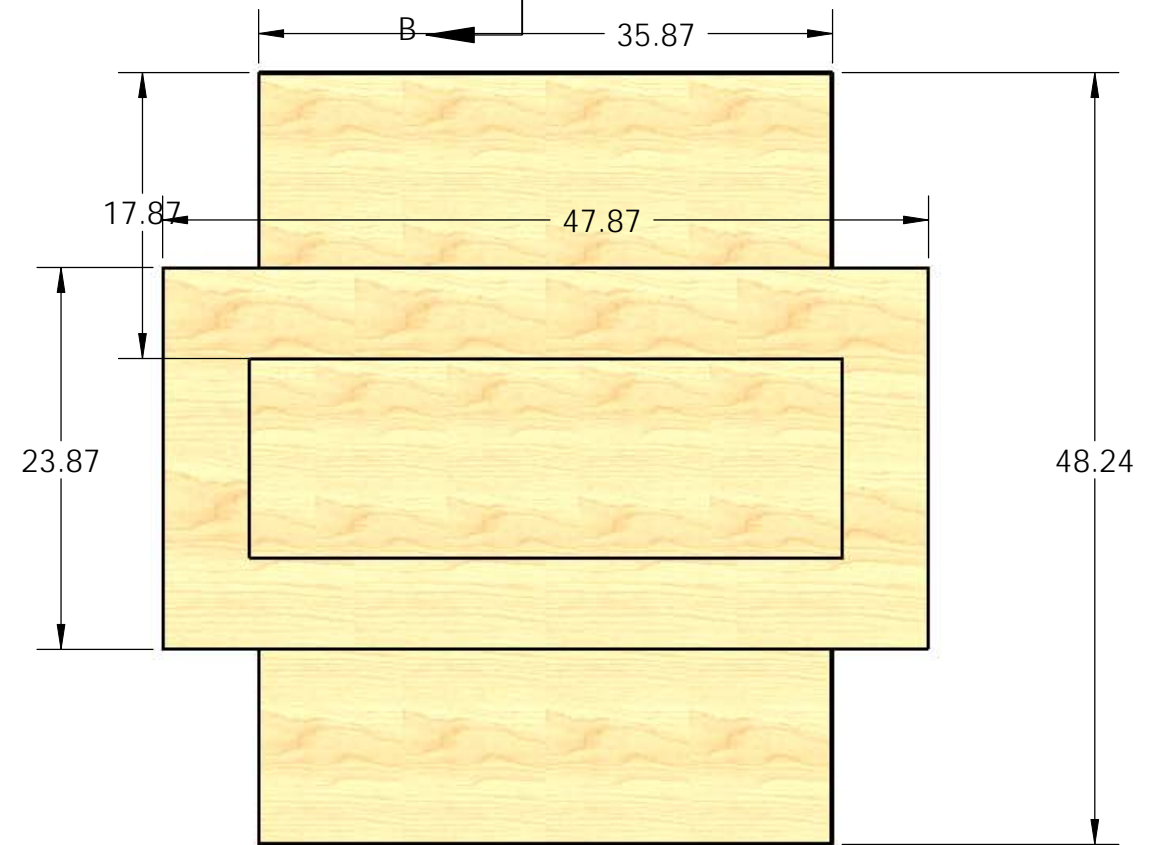

SECTION B-B

Wrought Iron Legs

SS-13 Table			
			QTY:
DR.BY: <i>CSL</i>	SCALE: 1:12	8/5/2009	1