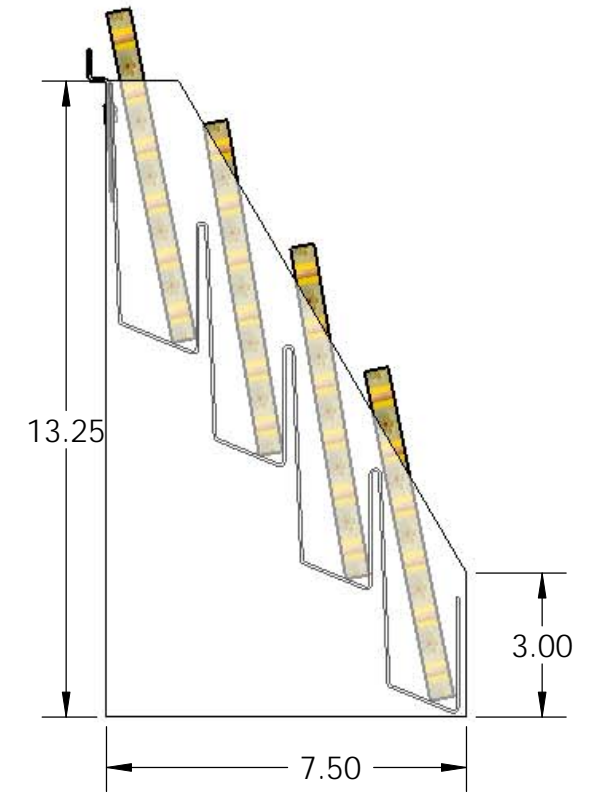

Heavy Duty Metal Slatwall Hook

PTEG CONSTRUCTION

2ft, 3ft and 4ft std, custom length available

13.25

7.50

3.00

SS7 2-tier acrylic card holder			
			QTY:
DR.BY: <i>CSC</i>	SCALE: 1:4	8/5/2009	1